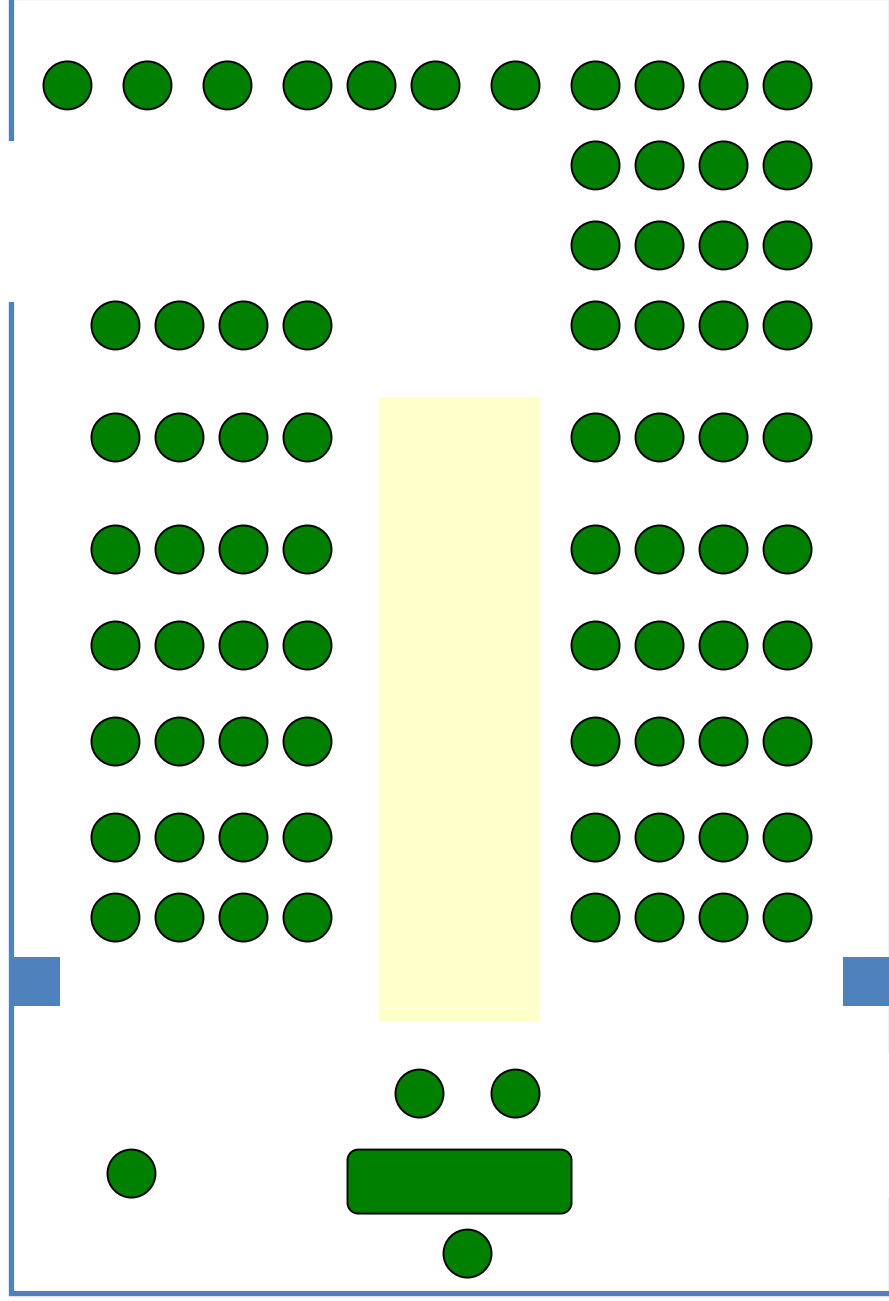

CONFERENCE CENTRE

ANNEX C

Meeting Room 1 Wedding Breakfast

(max 80 people)

Meeting Room 1 Wedding Breakfast (max 94 people)

Meeting Room 1 Wedding Breakfast (max 96 people)

Meeting Room 1 Wedding Breakfast (max 99 people- buffet)

Meeting Room 2

Civil Ceremony

(75-85 guests)

Meeting Room 2 Evening Buffet

Meeting Room 2 Buffet

Show Room Wedding Breakfast

(max 106 people)

Show Room Wedding Breakfast

(max 106 people)

Show Room Wedding Breakfast (max 120 people)

Show Room Wedding Breakfast

(max 132 people)